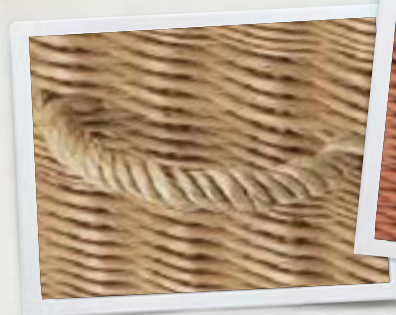

Bespoke handles

Our coffins and caskets feature six handles, which can be crafted from natural hemp rope, or woven from undyed or coloured willow, according to your preference.

Woven willow handle