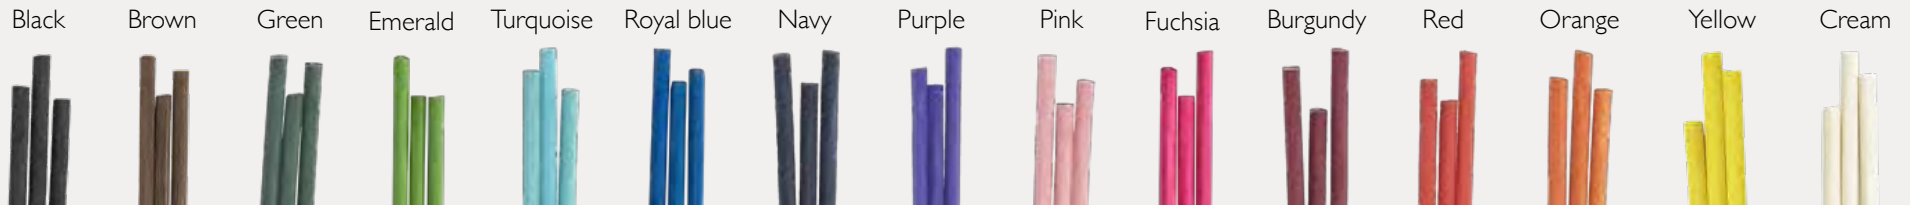

Natural willow colour

Different shades of natural willow colour are available, the result of handling the willow in different ways when it is harvested. All our coffins are available in a choice of:

- Weatherbeaten gold (shown on the left)
- Natural buff (on the right)

Oak nameplates

Beautifully engraved solid oak plaques can be inscribed with up to five lines of text. Each plaque is carefully attached to the coffin lid using twisted jute cord.

Embellishment

For a personal touch, our coffins can be decorated with a woven cross (other simple motifs may be available on request).

Hand-dyed banding

If you like, you can select colours of hand-dyed willow to be carefully woven into distinctive bands around the top and bottom of your chosen coffin.

Willow colour range

We provide the following choice of 15 colours for willow handles and banding.