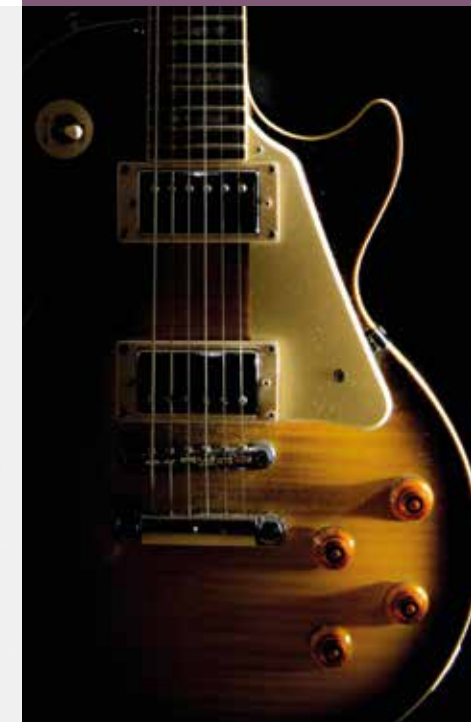

FOR THE RECORD

A retro delight for lovers of vinyl classics, whether country, R&B, rock or pop

**GUITAR HERO**

Six string magic and melody, show stealing solo or rhythmic refrain

A unique range of professionally designed full product image wraps, applied by hand