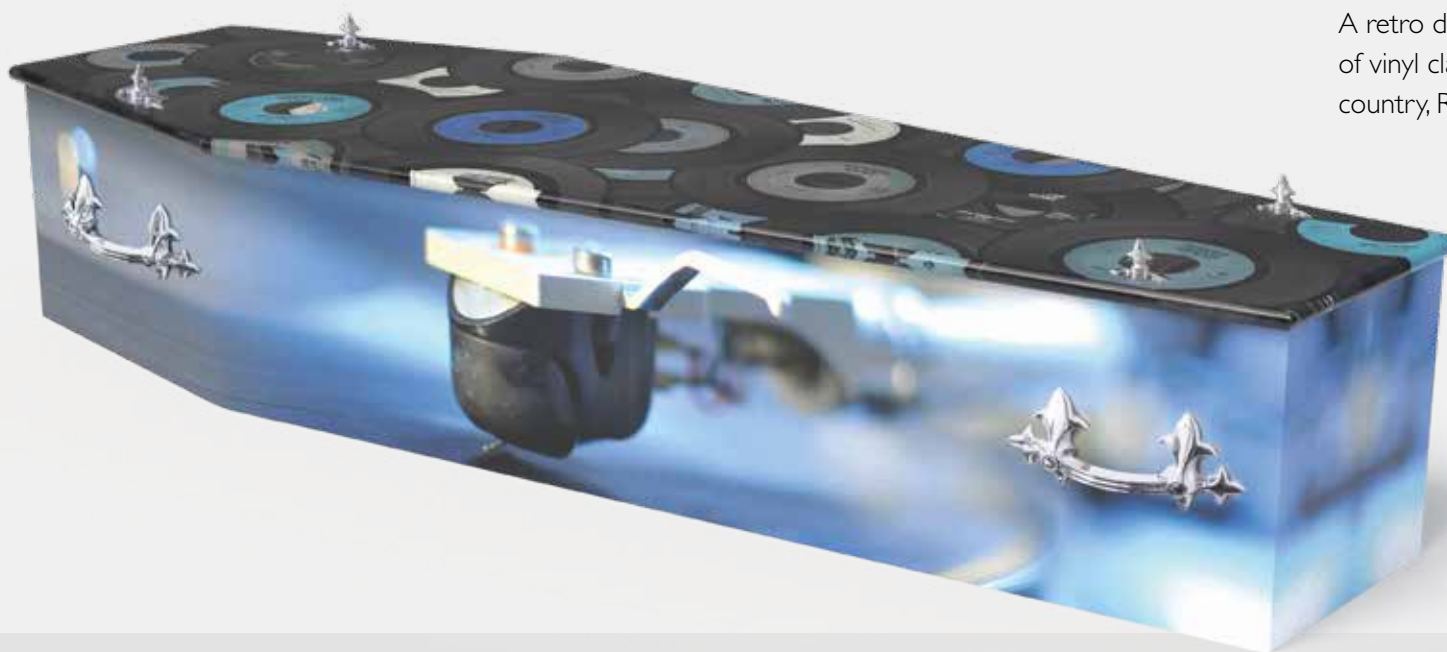

FOR THE RECORD

A retro delight for lovers of vinyl classics, whether country, R&B, rock or pop

**GUITAR HERO**

Six string magic and melody, show stealing solo or rhythmic refrain

A unique range of professionally designed full product image wraps, applied by hand