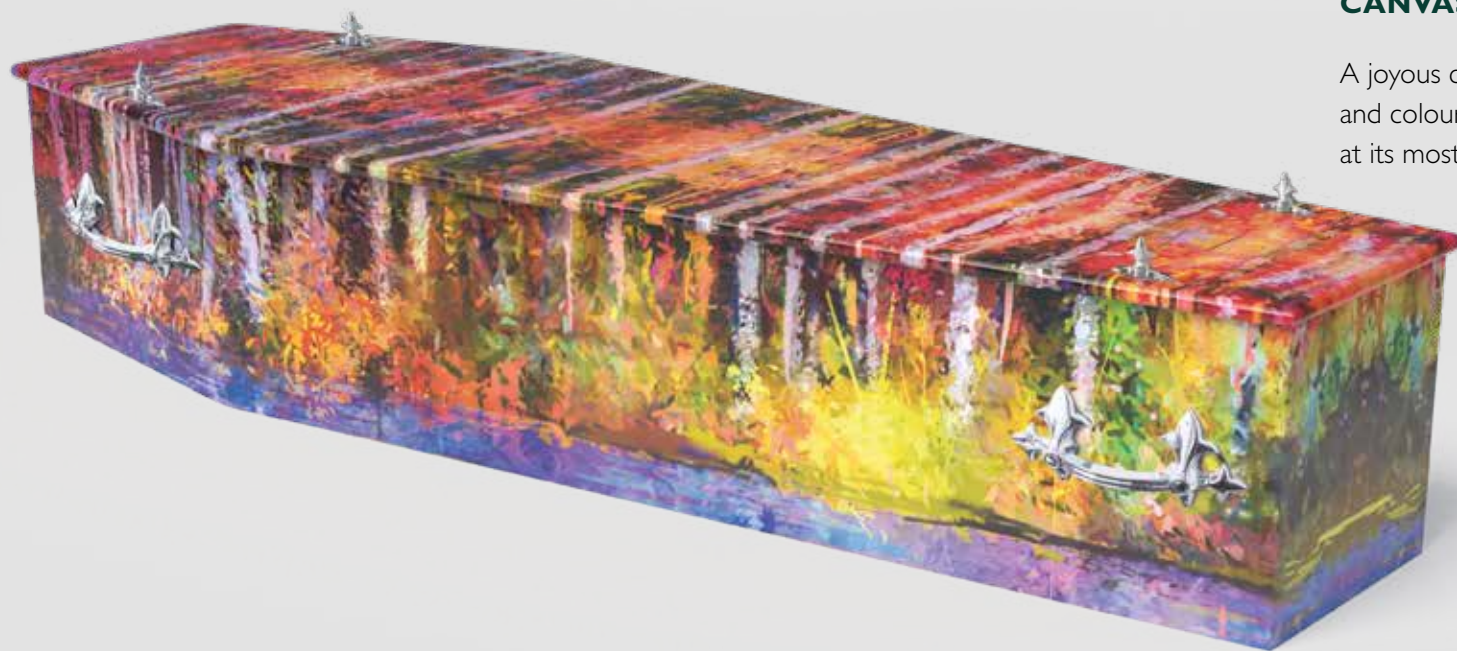

CANVAS

A joyous celebration of light
and colour showing nature
at its most vibrant

A portfolio of themes
to reflect the identity
and passions of a
loved one