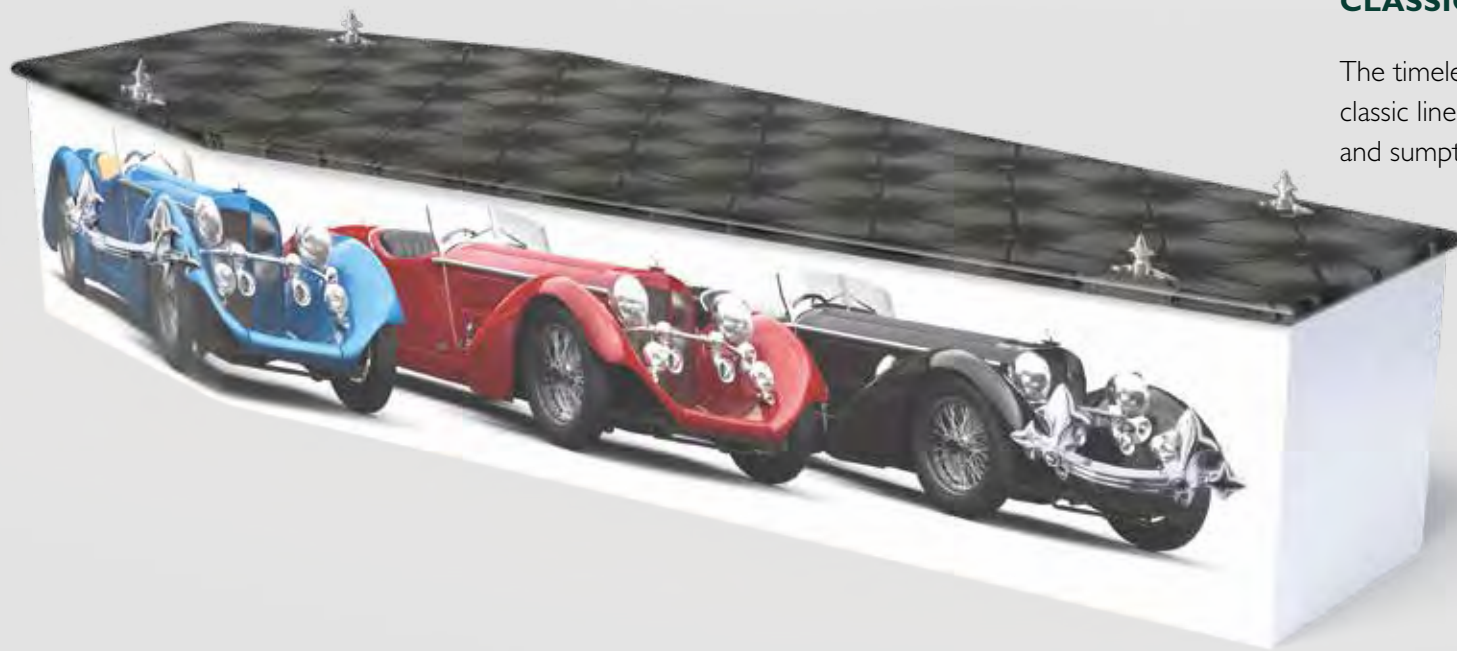

CLASSIC CARS

The timeless appeal of classic lines, beautiful design and sumptuous materials

A portfolio of themes to reflect the identity and passions of a loved one